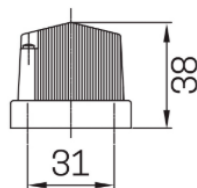

Referência	Cores
Ref. 25.A31101000000	
Ref. 25.A31101000100	
Ref. 25.A31101000200	
Ref. 25.A31101000300	
Ref. 25.A31101000400	
Ref. 25.A31101000500