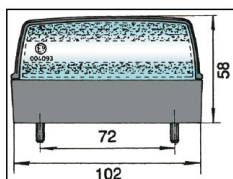

Material PVC

113.5mm x 39mm x 52.5mm

Ref. 25.A3107000000

C5W (11x36) SV 8.5

Parafuso M6

85mm x 39mm x 30 mm

Ref. 25.MTF5R22

Parafuso M6

85mm x 39mm x 30 mm

Ref. 25.MTF5R23

E

102mm x 40mm x 45mm

C5W (11x36) SV 8.5

Ref. 25.FB80011000

Ref. 25.R965

E

102mm x 58mm x 45 mm

C5W (11x36) SV 8.5

Ref. 25.R963

E

68mm x 36mm x 38mm

Ref. 25.R969

E

87mm x 39mm x 37 mm

Ref. 25.R964