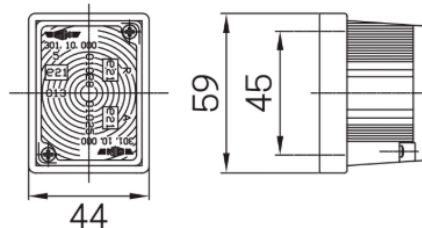

Referência	Cores
Ref. 25.A31101000000	
Ref. 25.A31101000100	
Ref. 25.A31101000200	
Ref. 25.A31101000300	
Ref. 25.A31101000400	
Ref. 25.A31101000500