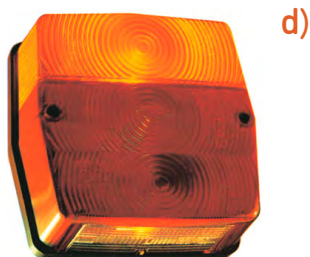

124mm x 124mm x 54mm