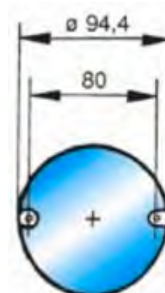

c/ parafusos e
c/ Ficha específica
Canter Nova

Ref. 25.FB80045170

Universal

Ref. 25.FB80045010

P/farolim chapa de
matricula Golf IV
1J0973702

Ref. 25.25131

1 Unid.

11mm x 4.7mm x 3.6mm

Ref. 25.IV7430

Aplicações: Caetano / Específico

Ref. 25.R941

Farolim Intermitente Dianteiro 21W

Ref. 25.R942.01

Farolim Intermitente Traseiro 21W

Ref. 25.R944

Farolim Posição Traseiro 5W

Ref. 25.R945

Farolim STOP 21W

Ref. 25.R946.00

Farolim Posição e STOP 21/5W

Ref. 25.R948

Farolim Nevoeiro Traseiro

Suporte De Lâmpada p/
Todos Menos o 25.R946.00

Ref. 25.R3311.11