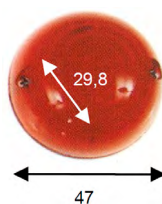

C5W (11x36) SV 8.5

De Base Redonda

Vidros	Cores
Ref. 25.A31460000100	

(E)