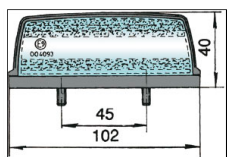

Parafuso M6

85mm x 39mm x 30 mm

Ref. 25.MTF5R23

E

102mm x 40mm x 45mm

C5W (11x36) SV 8.5

Ref. 25.FB80011000

Ref. 25.R965