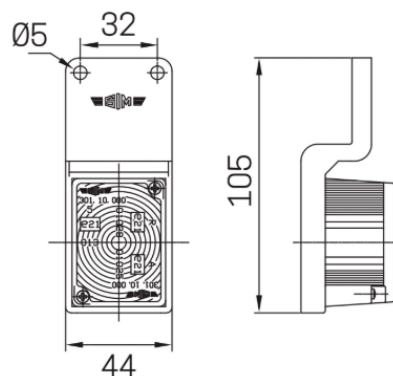

C5W (11x36) SV 8.5

Referência	Cores	Vidro
Ref. 25.A31300000000		Ref. 25.A31300000010

C5W (11x36) SV 8.5

67mm x 31mm

Referência	Cores
Ref. 25.A31240000000	
Ref. 25.A31240000100	

105mm x 42,5mm x 46mm

BA 9s
R12/24 10W